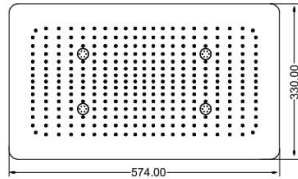

Rain shower
MFS-4M

Parts List

Model : MFS-4M
 Size : 574.00mm x 330.00mm
 Function: Rain / 4 Mist

Shower head

Bracket

X 12

Nut

X 12

Washer

Allen Key

Strong Anchor

Stud bolt

X 4

Bolt

Filter

Dimensions