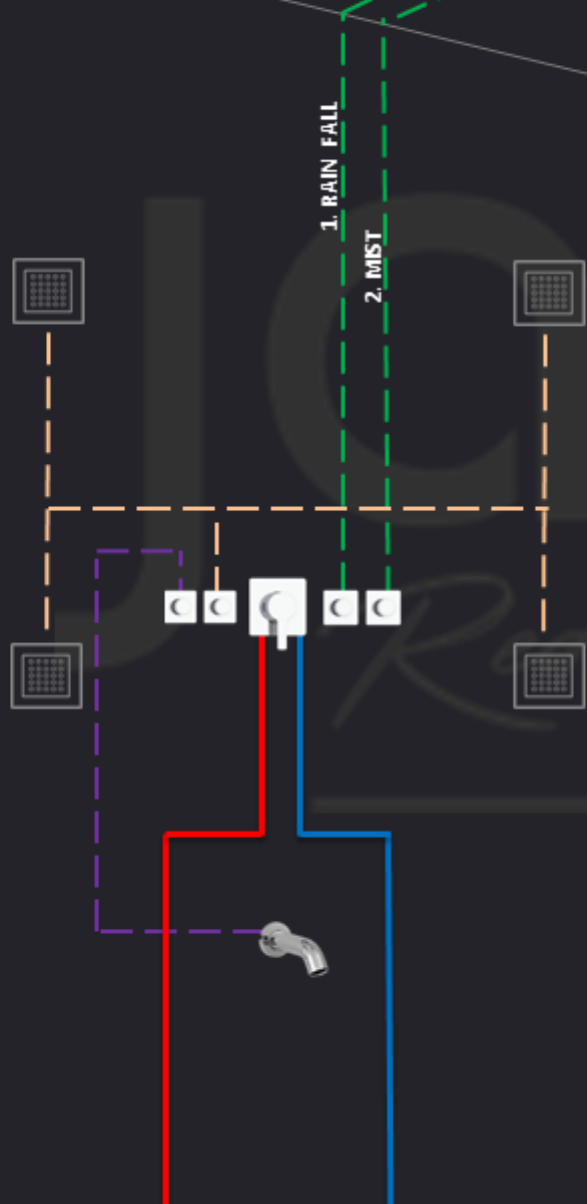

Rain shower
MFS-4M

Parts List

Model : MFS-4M
 Size : 574.00mm x 330.00mm
 Function: Rain / 4 Mist

Shower head

Bracket

X 12

Nut

X 12

Washer

Allen Key

Strong Anchor

Stud bolt

X 4

Bolt

Filter

Dimensions

➔ For assembly you will need:

Installation Guide

Check the length between the false ceiling and built-in bracket. Cut the stud bolt according to the measured value. Put one nut to each stud bolt.

Put the shower head to the bracket. Connect water supply hose to the shower head.

Fix 4xM8 Bolt

Model : MFS-4M

WATER INLET PIPE (3/4 inch)

- HOT Water Inlet
- COLD Water Inlet

WATER OUTLET PIPE (1/2 inch)

- Multifunction Rain Shower
 - RAIN FALL
 - MIST
- Body Jets
- Spout