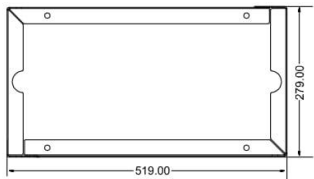

Rain shower
MFS-4M

Parts List

Model : MFS-4M
 Size : 574.00mm x 330.00mm
 Function: Rain / 4 Mist

Shower head

Bracket

X 12

Nut

X 12

Washer

Allen Key

Strong Anchor

Stud bolt

X 4

Bolt

Filter

Dimensions