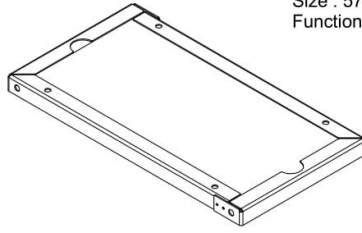

Rain shower
MFS-4M

Parts List

Model : MFS-4M
 Size : 574.00mm x 330.00mm
 Function: Rain / 4 Mist

Shower head

Bracket

X 12

Nut

X 12

Washer

Allen Key

Strong Anchor

Stud bolt

X 4

Bolt

Filter

Dimensions