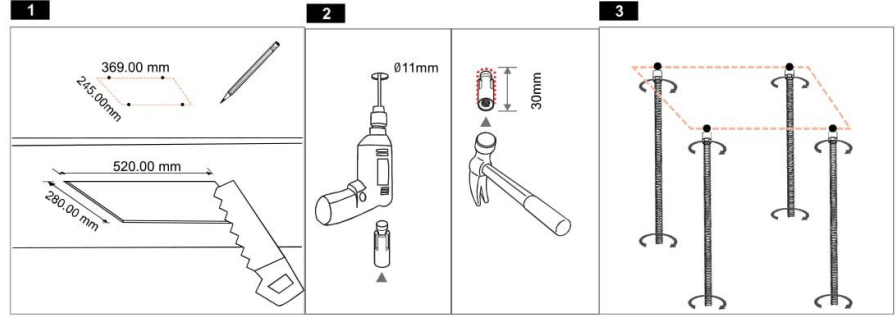

Rain shower
MFS-4M

Parts List

Model : MFS-4M
 Size : 574.00mm x 330.00mm
 Function: Rain / 4 Mist

Shower head

Bracket

X 12

Nut

X 12

Washer

Allen Key

Strong Anchor

Stud bolt

X 4

Bolt

Filter

Dimensions

➔ For assembly you will need:

Installation Guide

Check the length between the false ceiling and built-in bracket. Cut the stud bolt according to the measured value. Put one nut to each stud bolt.

Put the shower head to the bracket. Connect water supply hose to the shower head.

Fix 4xM8 Bolt

Model : MFS-4M

WATER INLET PIPE (3/4 inch)

- HOT Water Inlet
- COLD Water Inlet

WATER OUTLET PIPE (1/2 inch)

- Multifunction Rain Shower
 - RAIN FALL
 - MIST
- Body Jets
- Spout