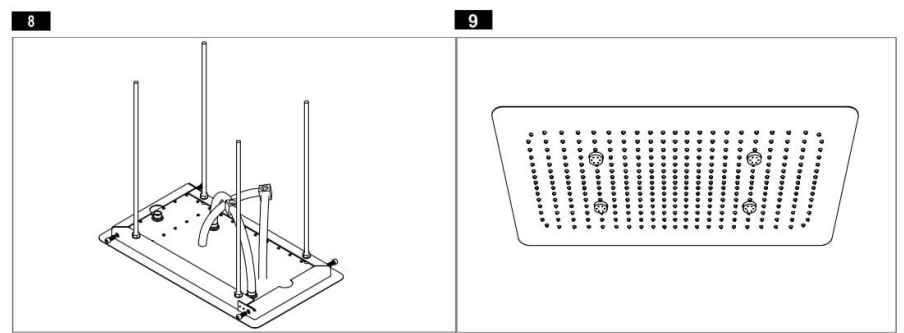

Rain shower
MFS-4M

Parts List

Model : MFS-4M
 Size : 574.00mm x 330.00mm
 Function: Rain / 4 Mist

Shower head

Bracket

X 12

Nut

X 12

Washer

Allen Key

Strong Anchor

Stud bolt

X 4

Bolt

Filter

Dimensions

➔ For assembly you will need:

Installation Guide

Check the length between the false ceiling and built-in bracket. Cut the stud bolt according to the measured value. Put one nut to each stud bolt.

Put the shower head to the bracket. Connect water supply hose to the shower head.

Fix 4xM8 Bolt

Model : MFS-4M

WATER INLET PIPE (3/4 inch)

- HOT Water Inlet
- COLD Water Inlet

WATER OUTLET PIPE (1/2 inch)

- Multifunction Rain Shower
 - RAIN FALL
 - MIST
- Body Jets
- Spout