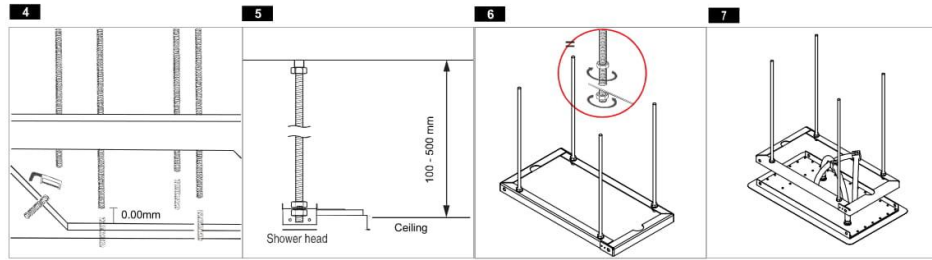

Rain shower
MFS-4M

Parts List

Model : MFS-4M
 Size : 574.00mm x 330.00mm
 Function: Rain / 4 Mist

Shower head

Bracket

X 12

Nut

X 12

Washer

Allen Key

Strong Anchor

Stud bolt

X 4

Bolt

Filter

Dimensions

➔ For assembly you will need:

Installation Guide

Check the length between the false ceiling and built-in bracket. Cut the stud bolt according to the measured value. Put one nut to each stud bolt.

Put the shower head to the bracket. Connect water supply hose to the shower head.

Fix 4xM8 Bolt

Model : MFS-4M

WATER INLET PIPE (3/4 inch)

- HOT Water Inlet
- COLD Water Inlet

WATER OUTLET PIPE (1/2 inch)

- Multifunction Rain Shower
 - RAIN FALL
 - MIST
- Body Jets
- Spout